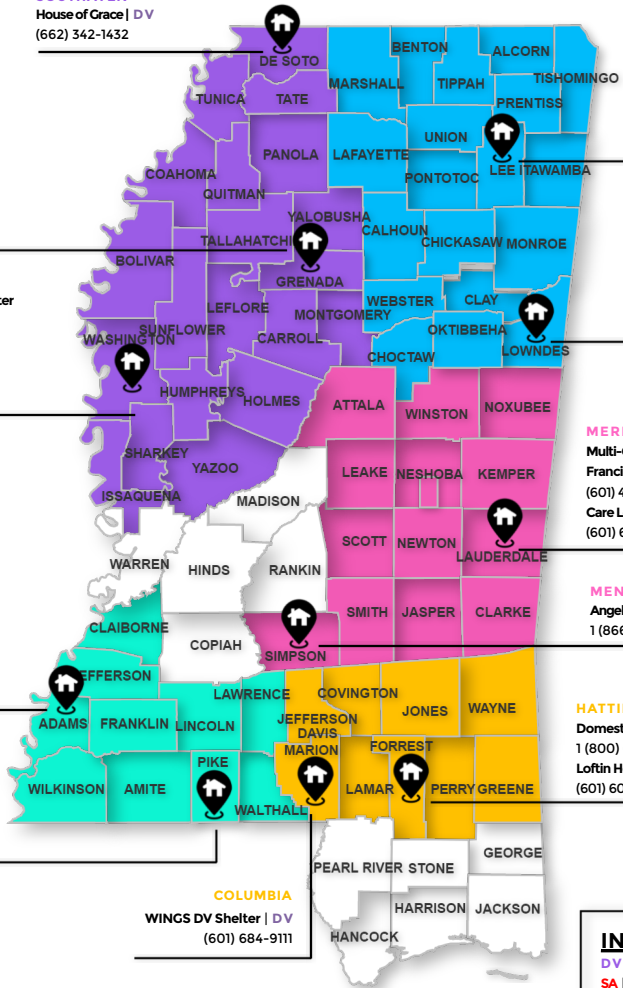

EMERGENCY SHELTER MAP

SOUTHAVEN
House of Grace | DV
(662) 342-1432

GRENADA
Coras's House of Hope
(662) 229-5465

GREENVILLE
WWISCAA Emergency Shelter
(662) 332-4404
Our House Inc. | DV
(833) 279-5683
The Sacred Space
(662) 378-7206

TUPELO
The Salvation Army
Red Shield Lodge
(662) 842-9222

SAFE Inc | DV
1 (800) 527-7233

COLUMBUS
Recovery House ES | SA
(662) 329-4333
Safe Haven | DV
1 (800) 890-6040

MERIDIAN
Multi-County Community Service Agency
Francis W. Davidson Memorial Shelter
(601) 483-4838
Care Lodge DV Shelter | DV
(601) 693-4673

MENDENHALL
Angel Wings Outreach Center | DV
1 (866) 847-5802

NATCHEZ
Catholic Charities
Guardian Shelter Services | DV
1 (800) 273-6938

MCCOMB
Guest House of Hope
(601) 551-3215
Greater Hope Ministries ES
(601) 551-2569

HATTIESBURG
Domestic Abuse Family Shelter (DAFS) | DV
1 (800) 649-1092
Loftin House
(601) 602-1804

COLUMBIA
WINGS DV Shelter | DV
(601) 684-9111

INITIAL KEY
DV | Domestic Violence Shelter
SA | Substance Abuse Rehab Shelter